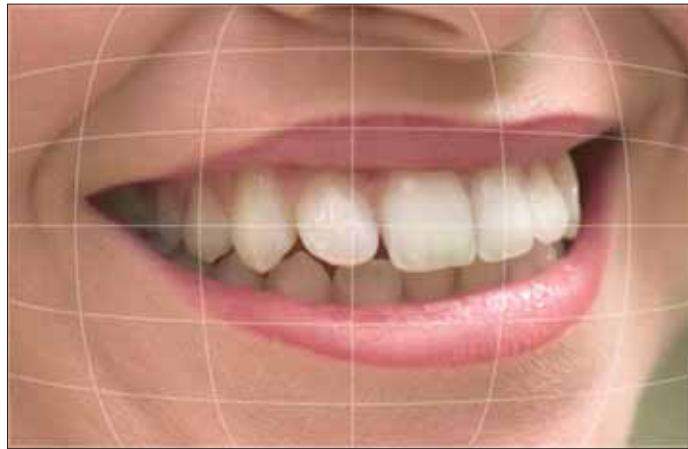

SOPRO *617*

Masterpiece

Optimized ergonomics

The curved design of the SOPRO 617 camera handpiece provides increased (15° more) viewing access into the patient's mouth.

Its 105° angle of view differentiates it from other cameras on the market by allowing for better exploration of the distal areas.

The rounded shape and extremely reduced dimensions of the camera head improve patient comfort while preventing any trauma to the mouth.

Maximum access and unequalled comfort in mouth!

**The angle of view of most cameras is limited to 90°.*

High-fidelity images

Standard camera.

SOPRO 617 with aspheric lens.

The new optical system of the SOPRO 617 is equipped with an aspheric lens which eliminates distortion and provides a more uniform quality image. Its optimized angle of view enables perfect visibility even into the hard-to-reach rear areas of the mouth.

Classic LEDs without condenser.

SOPRO 617 LEDs with condenser.

Auto-focus and large depth of field

From portrait

to single tooth.

With no adjustment necessary, the obtained image is perfectly clear. This fully- automatic focus saves time and is effective without any intervention from you.