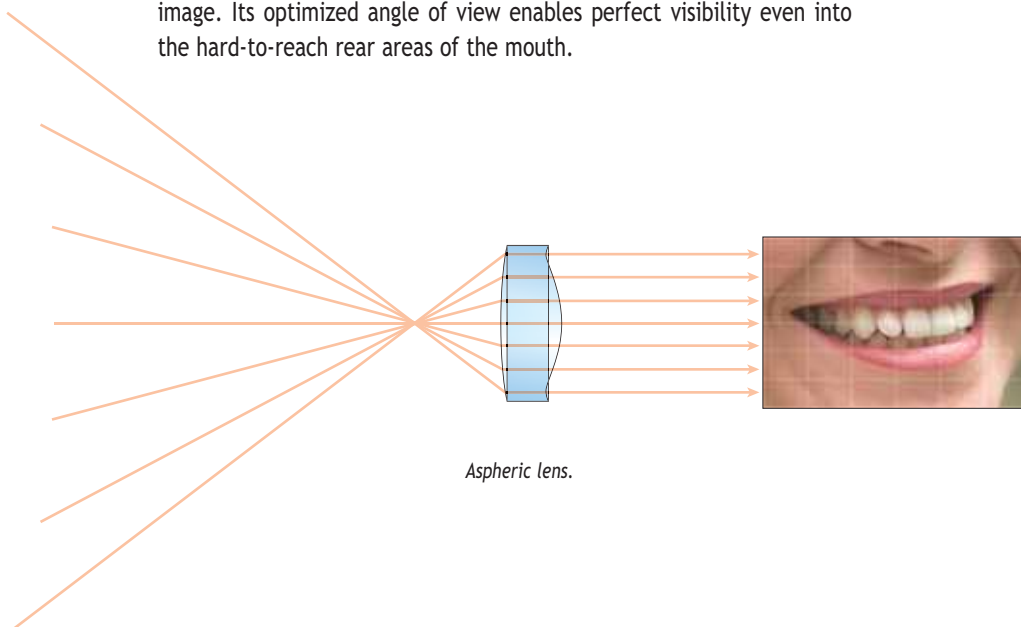

SOPRO *617*

Masterpiece

Optimized ergonomics

The curved design of the SOPRO 617 camera handpiece provides increased (15° more) viewing access into the patient's mouth.

Its 105° angle of view differentiates it from other cameras on the market by allowing for better exploration of the distal areas.

The rounded shape and extremely reduced dimensions of the camera head improve patient comfort while preventing any trauma to the mouth.

Maximum access and unequalled comfort in mouth!

**The angle of view of most cameras is limited to 90°.*

High-fidelity images

Standard camera.

SOPRO 617 with aspheric lens.

The new optical system of the SOPRO 617 is equipped with an aspheric lens which eliminates distortion and provides a more uniform quality image. Its optimized angle of view enables perfect visibility even into the hard-to-reach rear areas of the mouth.