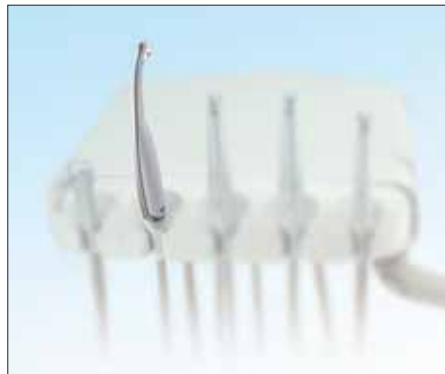

SOPRO 617 on dental unit
(Associated to a DOCK MU-VIDEO
or a DOCK MU-USB2).