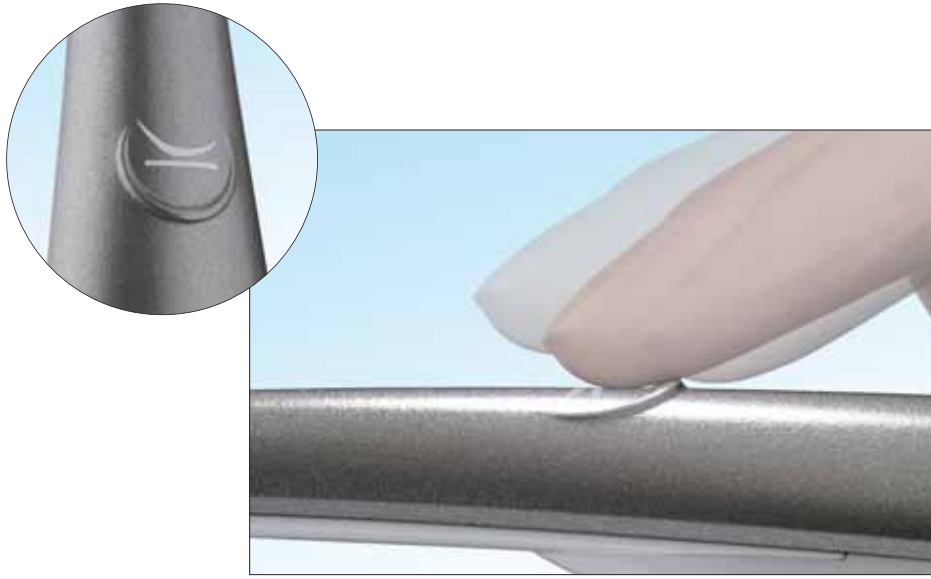

High-fidelity images

Standard camera.

SOPRO 617 with aspheric lens.

The new optical system of the SOPRO 617 is equipped with an aspheric lens which eliminates distortion and provides a more uniform quality image. Its optimized angle of view enables perfect visibility even into the hard-to-reach rear areas of the mouth.

Aspheric lens.

Unmatched lighting system

The new SOPRO 617 lighting system is composed of the latest generation LEDs which utilize condensers to focus the light and produce a very powerful beam:

- the image is luminous in any circumstance
- the emitted heat is reduced
- the entire image is uniformly illuminated (minimal shading).

Classic LEDs without condenser.

SOPRO 617 LEDs with condenser.

Auto-focus and large depth of field

From portrait

to single tooth.

With no adjustment necessary, the obtained image is perfectly clear. This fully- automatic focus saves time and is effective without any intervention from you.

Sopro Touch, The “original”

Freeze one or four images on the screen with a simple glide over the Sopro Touch.
The sensitivity of this touch prevents blurry images and allows you to work in complete confidence.