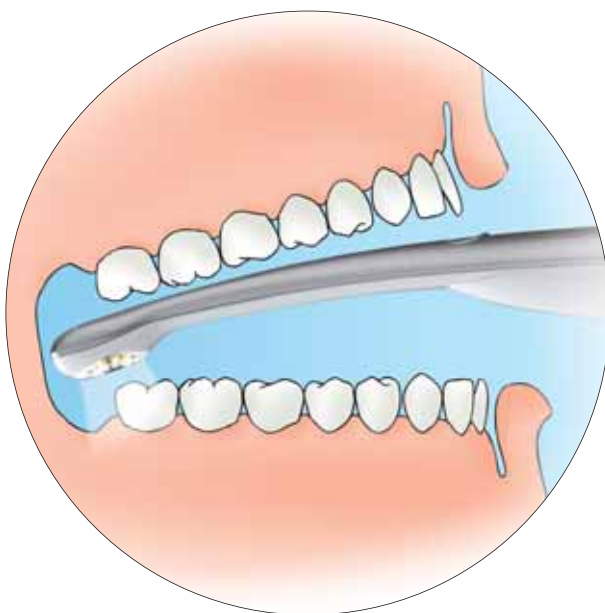

SOPRO *617*

Masterpiece

Optimized ergonomics

The curved design of the SOPRO 617 camera handpiece provides increased (15° more) viewing access into the patient's mouth.

Its 105° angle of view differentiates it from other cameras on the market by allowing for better exploration of the distal areas.

The rounded shape and extremely reduced dimensions of the camera head improve patient comfort while preventing any trauma to the mouth.

Maximum access and unequalled comfort in mouth!

**The angle of view of most cameras is limited to 90°.*

High-fidelity images

Standard camera.

SOPRO 617 with aspheric lens.

The new optical system of the SOPRO 617 is equipped with an aspheric lens which eliminates distortion and provides a more uniform quality image. Its optimized angle of view enables perfect visibility even into the hard-to-reach rear areas of the mouth.

Classic LEDs without condenser.

SOPRO 617 LEDs with condenser.

Auto-focus and large depth of field

From portrait

to single tooth.

With no adjustment necessary, the obtained image is perfectly clear. This fully- automatic focus saves time and is effective without any intervention from you.