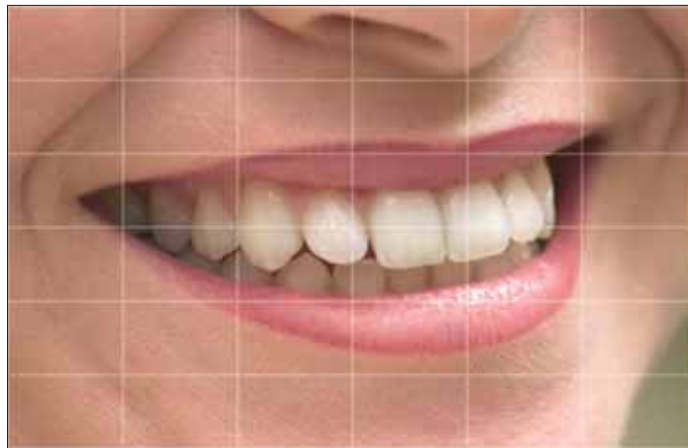

SOPRO *617*

Masterpiece

Optimized ergonomics

The curved design of the SOPRO 617 camera handpiece provides increased (15° more) viewing access into the patient's mouth.

Its 105° angle of view differentiates it from other cameras on the market by allowing for better exploration of the distal areas.

The rounded shape and extremely reduced dimensions of the camera head improve patient comfort while preventing any trauma to the mouth.

Maximum access and unequalled comfort in mouth!

**The angle of view of most cameras is limited to 90°.*

High-fidelity images

Standard camera.

SOPRO 617 with aspheric lens.

The new optical system of the SOPRO 617 is equipped with an aspheric lens which eliminates distortion and provides a more uniform quality image. Its optimized angle of view enables perfect visibility even into the hard-to-reach rear areas of the mouth.

Classic LEDs without condenser.

SOPRO 617 LEDs with condenser.

Auto-focus and large depth of field

From portrait

to single tooth.

With no adjustment necessary, the obtained image is perfectly clear. This fully- automatic focus saves time and is effective without any intervention from you.